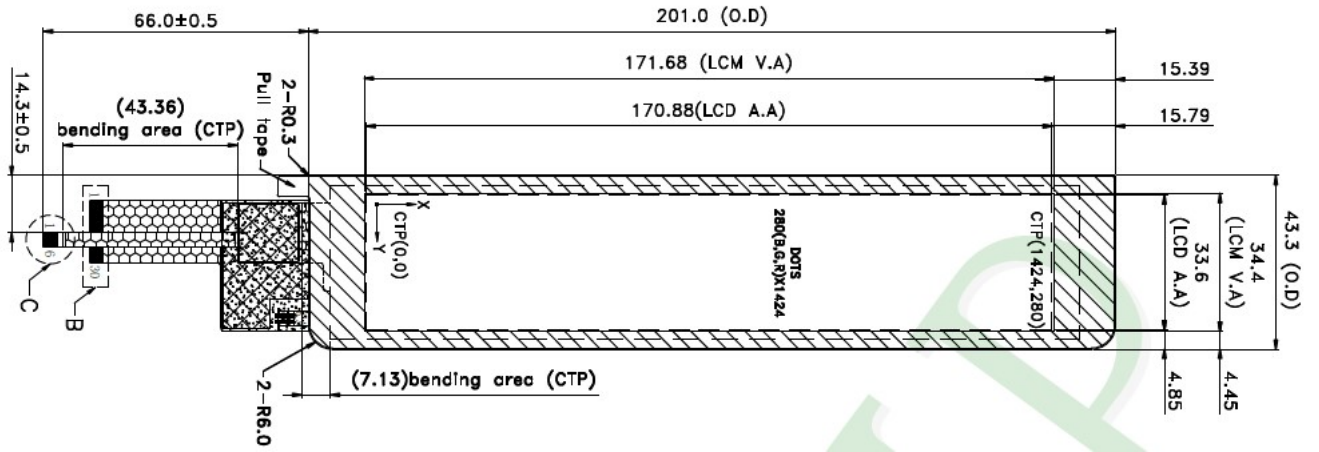

Featuring MIPI interface, CTP and 400 nits 20K MTBF.

Preferred application for industrial equipment, home appliance, kitchen supplies with dynamic information and advertising display.

■ 7" BAR TYPE TOUCH DISPLAY

Item	Description
Display Resolution	280 * 3 (RGB) * 1424 Dots
LCD type	Full Viewing Angle, Normally Black, Transmissive type
Screen size (inch)	7 inch
Interface	4-Lanes MIPI Interface
Drive IC	Sitronix—ST7703I
Operating Temp.	-20 ~ +70 deg. C
Storage Temp.	-30 ~ +80 deg. C
Brightness	400 cd/m2
Life time	20000 hrs (25deg.C, IF= 200mA)